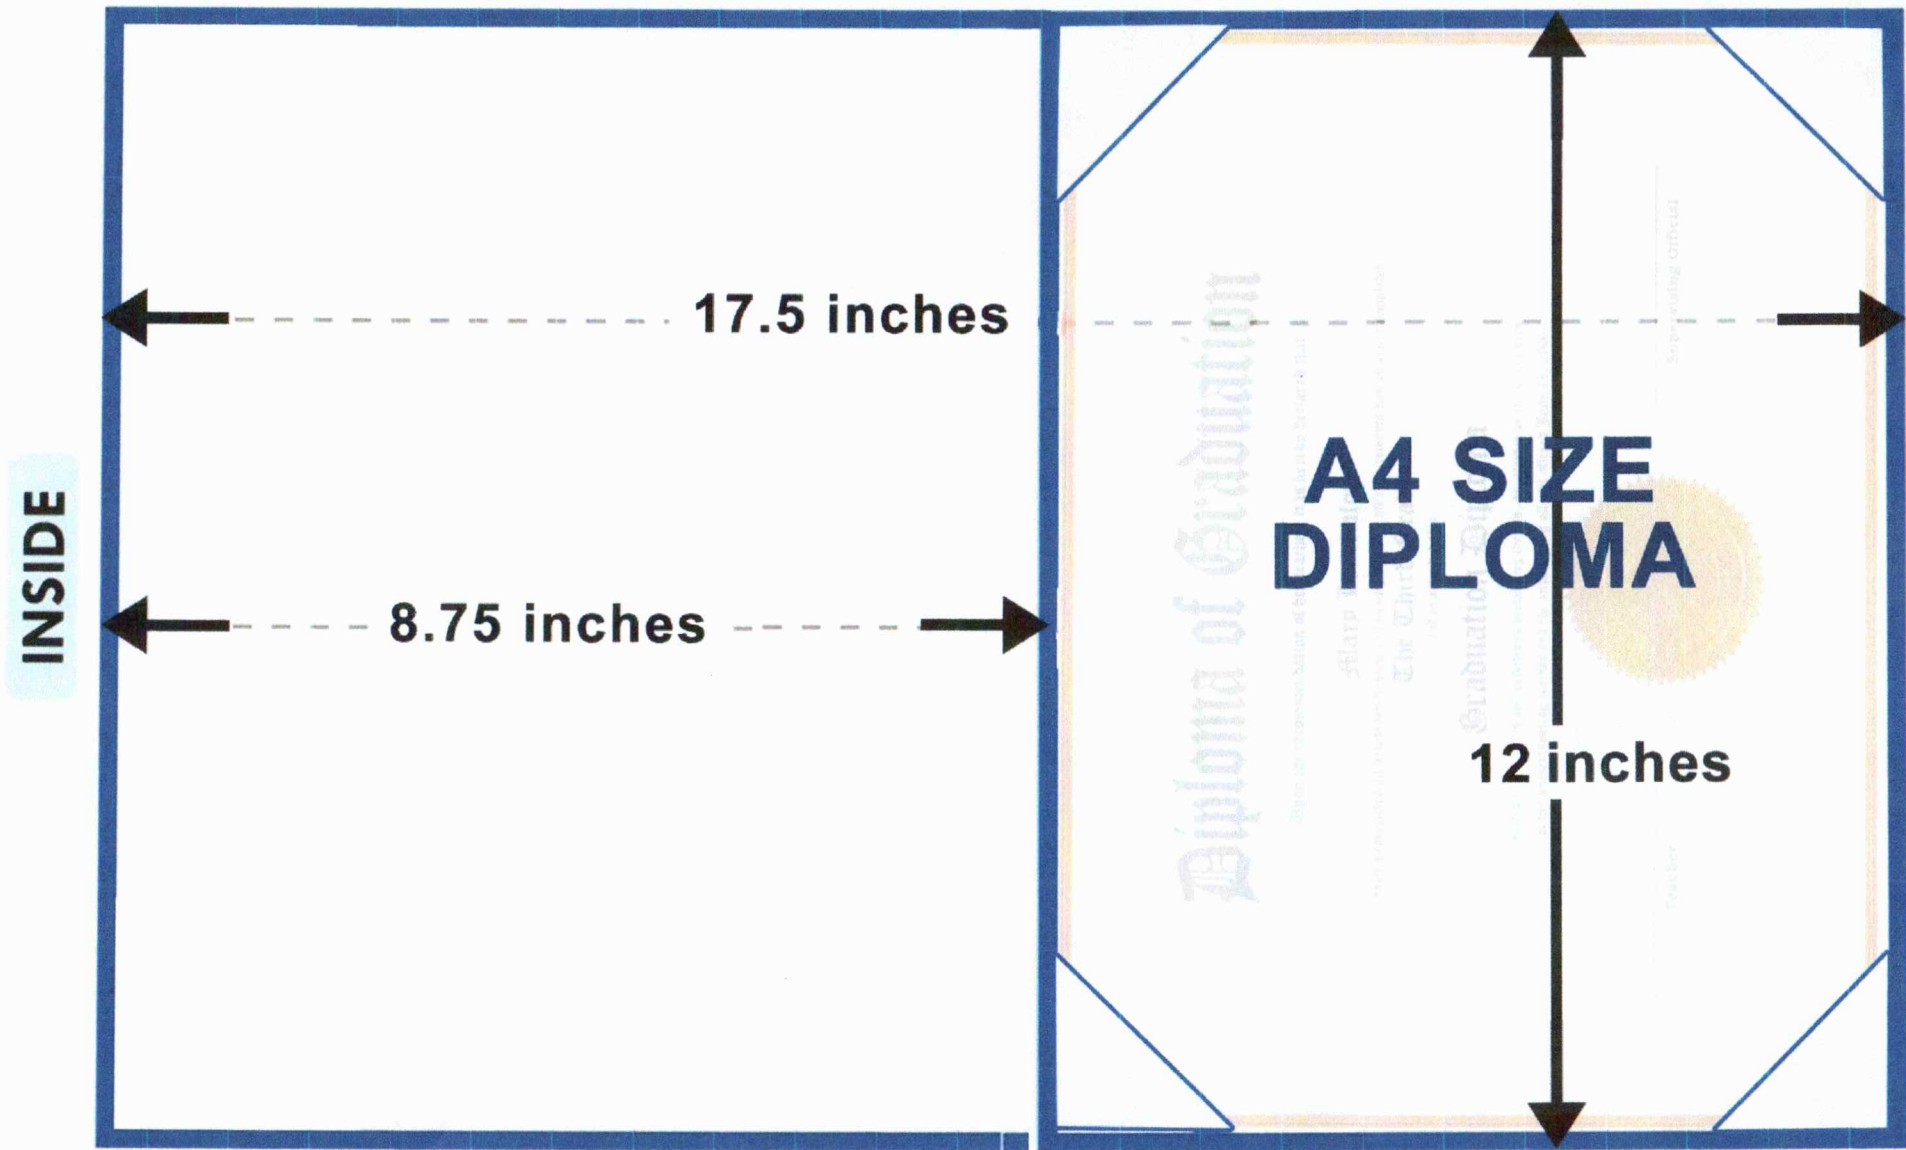

12 INCHES

SOUTHERN LEYTE STATE UNIVERSITY

8.75 INCHES

2.5 INCHES IN DIAMETER

TEXTURED MATERIAL

DIPLOMA COVER

SOUTHERN LEYTE

The
**FUTURE
UPLIFTERS
2023**